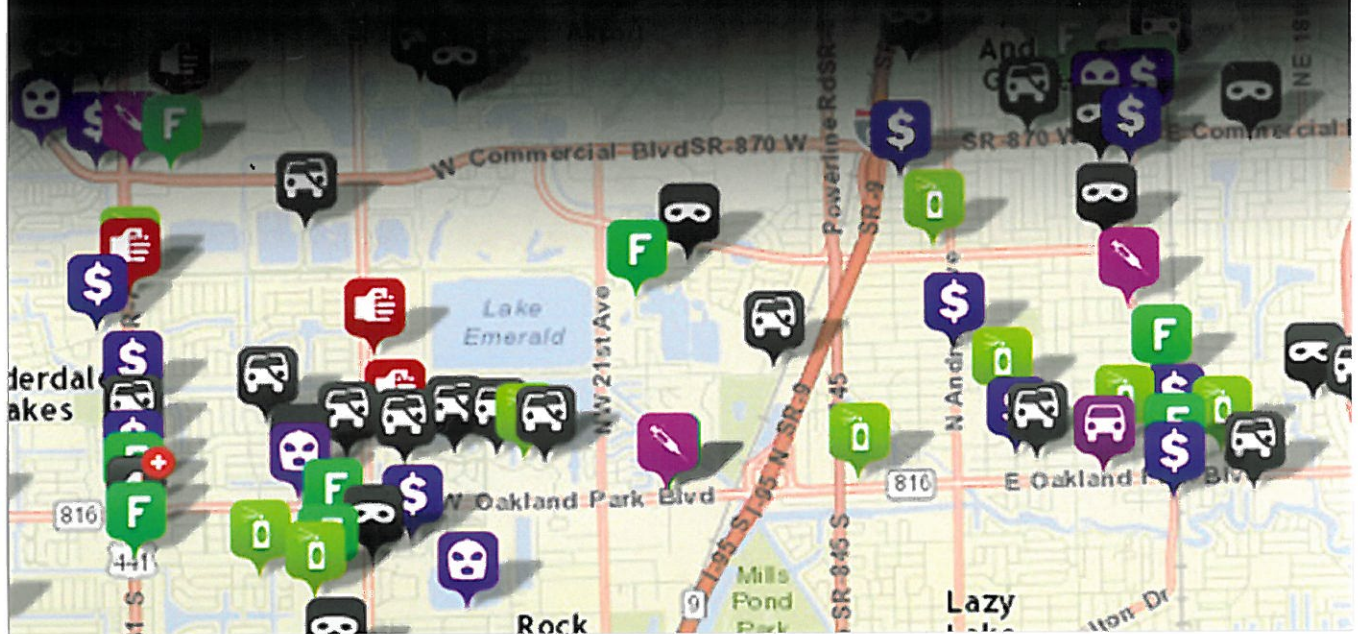

CRIMEMAPPING.com

...now in Deerfield Beach

What is CRIMEMAPPING?

CrimeMapping is an exciting law enforcement tool that puts crime statistics and trends at the hands of any Broward County resident who wants to be better informed of crime in their neighborhood.

CrimeMapping is a web-based interactive service that provides reliable and timely crime information. The site puts analytical information in the hands of users with an easy-to-use interface, icons depicting various types of crimes and search capabilities within the geographical areas served by BSO. The user can also search for crimes within a given date range, going back six months from the date of the search.

Want to be alerted when a crime happens near your home, work or school? CrimeMapping allows users to sign up for automatic crime alerts within their areas of interest. The site can also make it easier to report information on specific crimes by providing a link to the Broward Crime Stoppers website. Civic engagement and neighborhood policing at its best!

For more information about Crime Mapping and to view an instructional video on how to use this tool, visit us at www.Deerfield-Beach.com/crime. Residents can also sign up for Crime Mapping alerts at www.crimemapping.com.